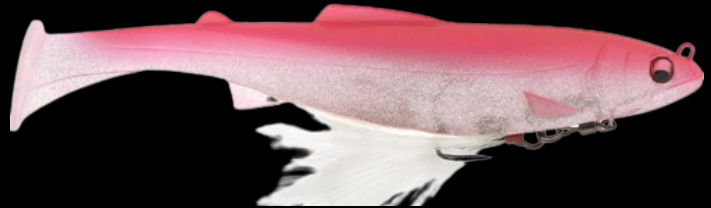

Mag Slowl

7/9" sk 1- 1/4

7" 164 mm

34g

9" 220 mm

94g

7"

NUDE RAINBOW

7"

PINK BACK SHAD

9"

CHART BACK

9"

KISYU AYU

9"

BLUE SHAD