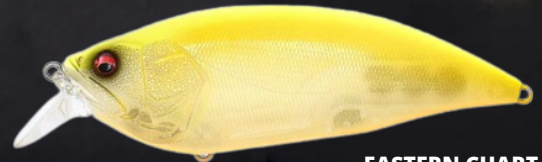

# Megabass® **BIG M**

Red Fin Perch

## **BIG M 2.0**

126 mm

56,6 g

2.0

WILD CRAW OB

EASTERN CHART

4.0

EASTERN CHART